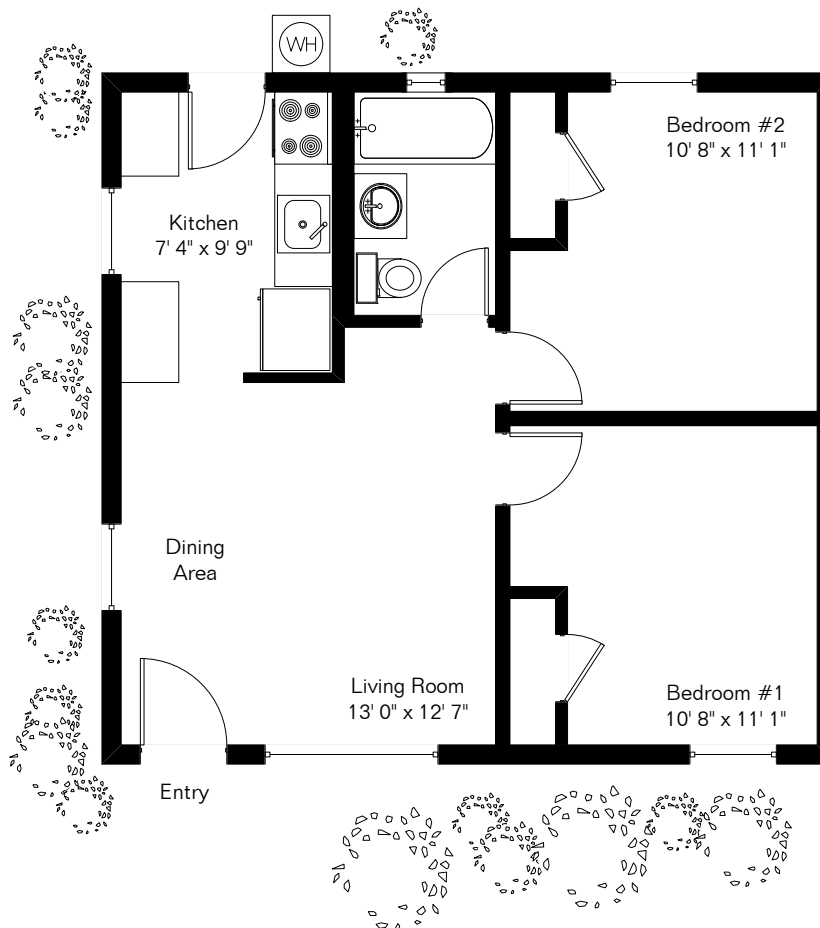

The square footages and room size information are deemed to be reliable but are not guaranteed and should be independently verified.

2722 N Warren Ave

Site Visit September 2006

0 ft. 3 ft. 5 ft. 10 ft.

Living Area 602 Sq Ft

www.FloorPlansFirst.com

Copyright 2019 Floor Plans First! LLC
All Rights Reserved.

Toll Free (877) 887-1500
Voice (520) 881-1500
Fax (520) 791-7701